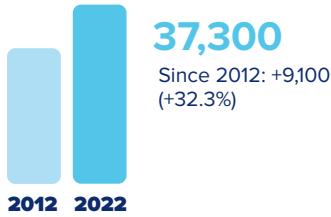

New Hampshire and Europe

Employment within New Hampshire, 2022

Country	Employment
United Kingdom	11,300
Netherlands	7,500
Canada	5,900
Japan	5,100
Switzerland	4,800

On a country basis, U.K. companies operating in New Hampshire represented 22% of total foreign affiliate employment in New Hampshire, with U.K. multinationals supporting approximately 1,000 more jobs in 2022 than in 2012.

*Netherlands employment data suppressed to avoid disclosure of individual company data. Range of 5,000 to 9,999 employees given.

Jobs directly supported by European investment. Total European-related jobs are likely to be higher, because these figures do not include jobs created by trade flows, indirect employment effects through distributors or suppliers, or via non-equity arrangements such as strategic alliances, joint ventures, or other deals.