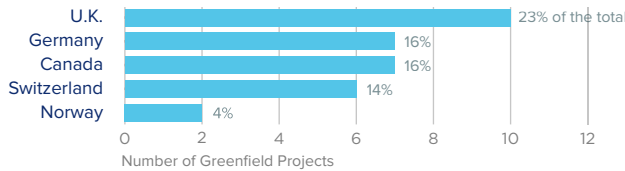

Sources of Greenfield Foreign Direct Investment (FDI)

Number of projects does not directly translate to value of projects or jobs added. Greenfield FDI is investment in new assets. Greenfield projects listed on the right hand side are Greenfield projects in the state from all countries.

New Hampshire Goods Exports to Europe, 2023

$3.3 bn

Transportation equipment and chemicals were the top two exports to Europe from New Hampshire, making up 56% of total merchandise exports to the region.

Top European Export Markets, 2023

Country	Exports ($ millions)
Germany	1,291
Netherlands	338
Poland	284
Italy	268
United Kingdom	190