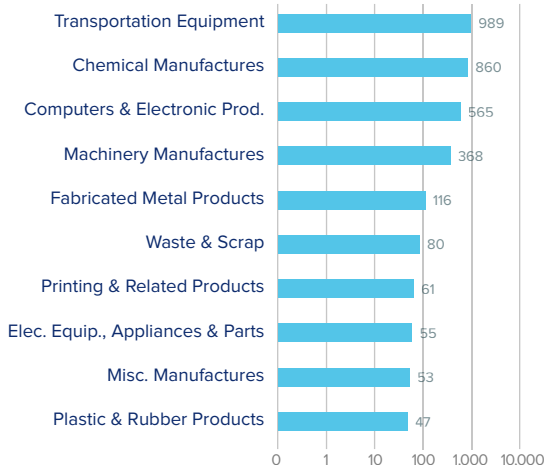

Top Ten Exports to Europe, 2023 ($ millions)

New Hampshire Goods Imports from Europe, 2023

$3.8 bn

Transportation equipment represented 38% of the state's $3.8 billion in total goods imports from Europe.

Top European Import Markets, 2023

Country	Imports ($ millions)
Germany	832
Poland	802
Italy	327
United Kingdom	307
Sweden	285