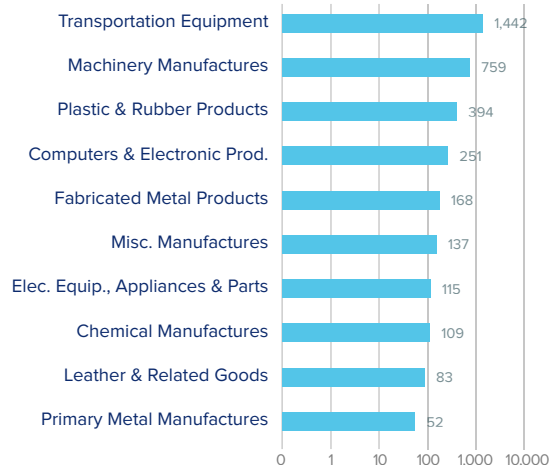

Top Ten Imports from Europe, 2023 ($ millions)

Sources: Bureau of Economic Analysis; U.S. Census Bureau; U.S. Department of Commerce; SelectUSA.